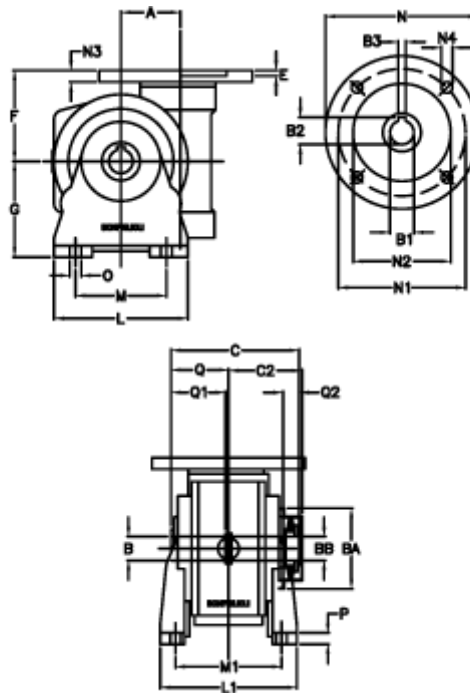

Article number: 390204902432716

Description: Worm Gear with Torque Limiter
VF 49-L1-V-24 P71B5

Measures

a = 49.50	C2 = 63,5	M1 = 98.5	Q = 51.0
B = 25	Description = VF 49V-xx-71B5	N = 160	Q1 = 41
B1 E7 = 14	E = 3.0	N1 = 130	Q2 = 15
B2 = 16.3	F = 70	N2 = 110	
B3 H9 = 5	g = 82	N3 = 10.5	
BA = 63	L = 110	N4 = 9,5	
BB H7 = 14	L1 = 124.0	O = 8.5	
C = 105	m = 63	P = 12	